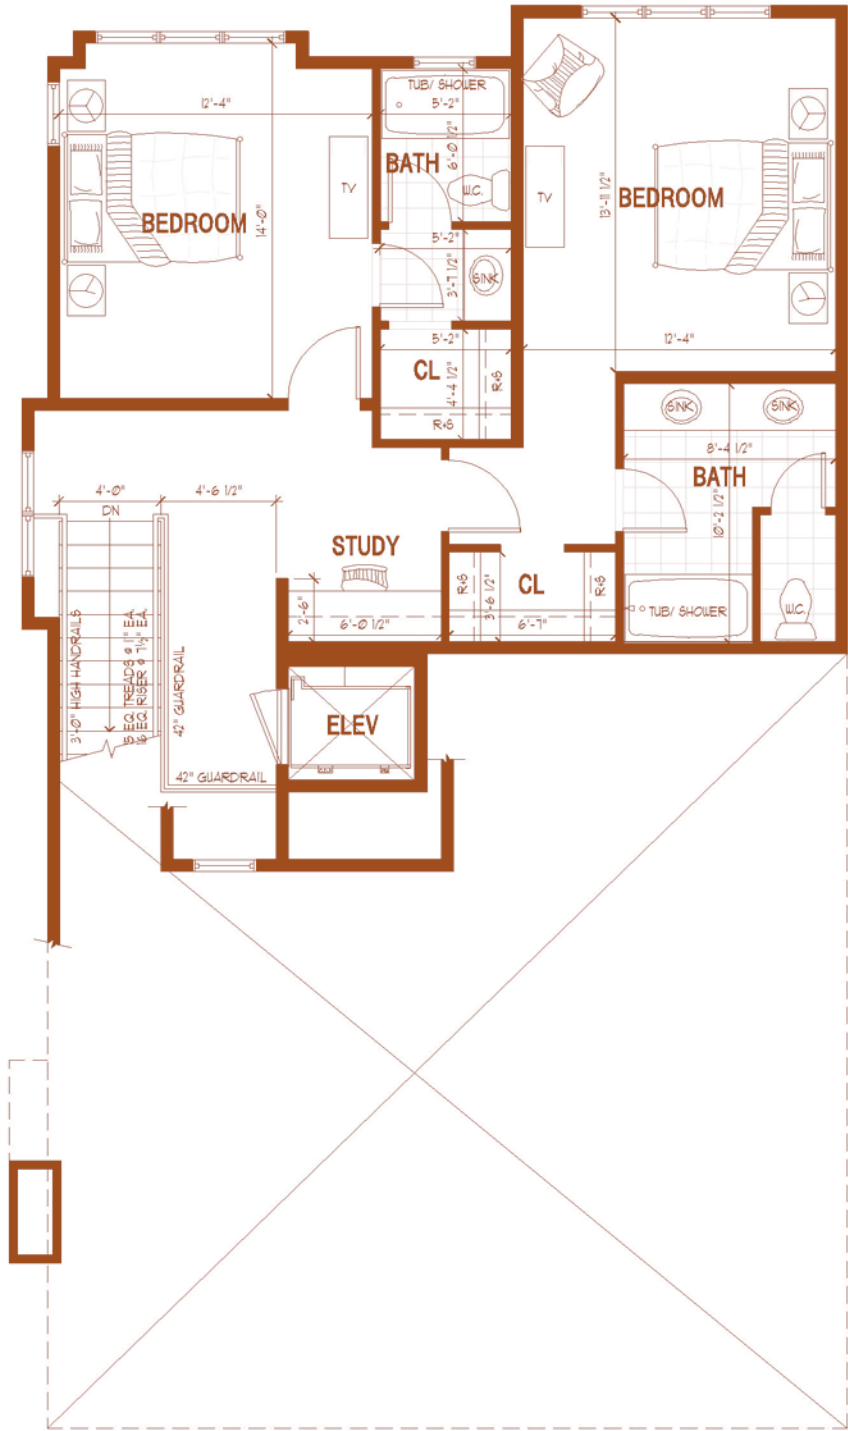

COTTAGE D - LOWER LEVEL FLOOR PLAN

SCALE: = 1'-0"

AREA=1053sqft.

COTTAGE D - MAIN LEVEL FLOOR PLAN

SCALE: 1/8" = 1'-0"

AREA=1020sqft.

COTTAGE D - UPPER LEVEL FLOOR PLAN
 SCALE: = 1'-0"
 AREA = 1053 sq.ft.