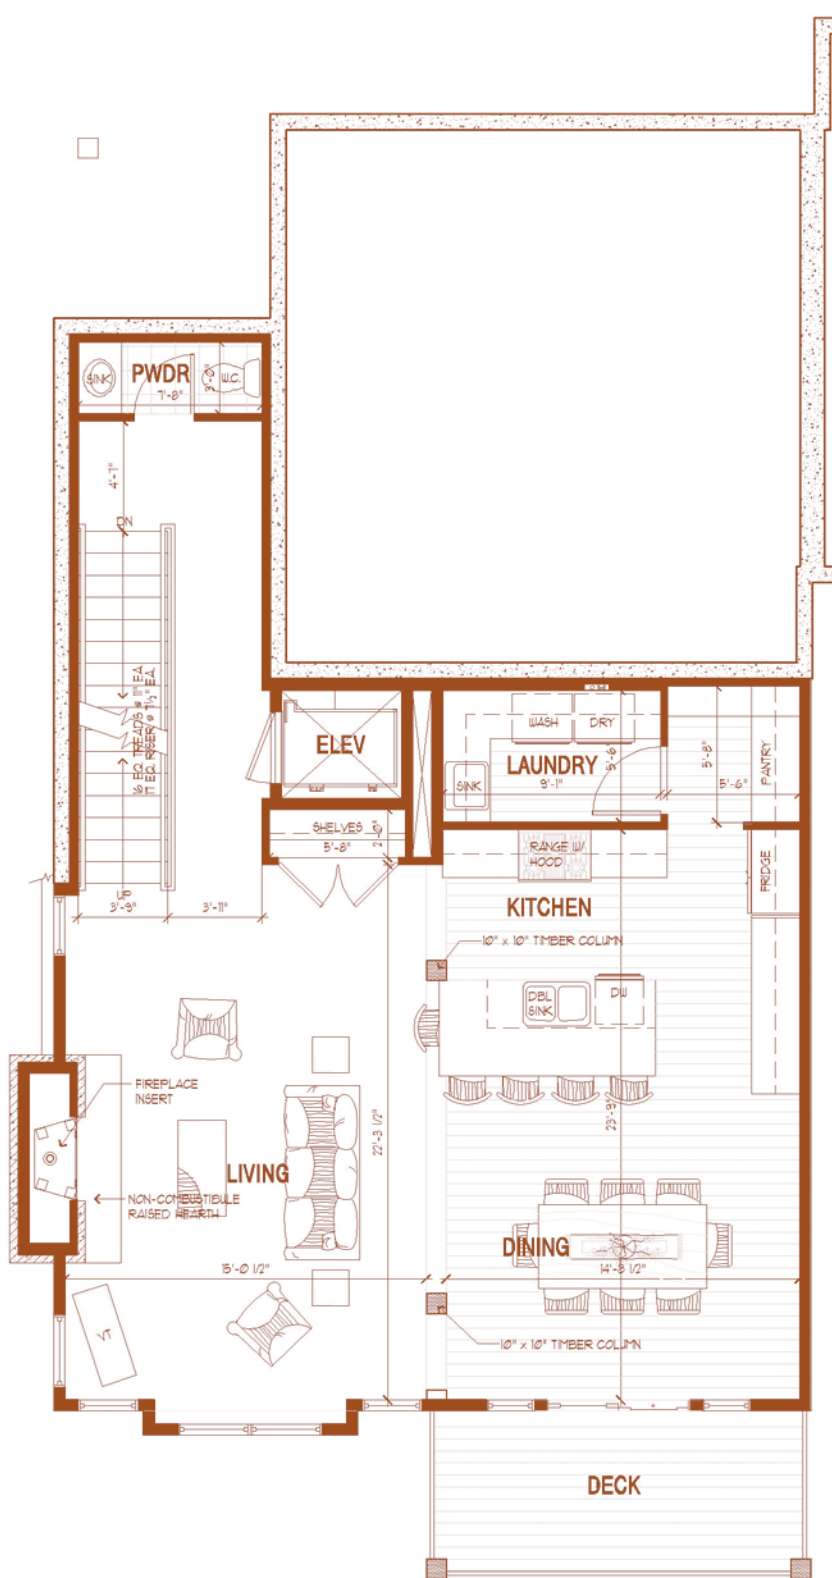

COTTAGE D - LOWER LEVEL FLOOR PLAN

SCALE: = 1'-0"

AREA=1053sqft.

COTTAGE D - MAIN LEVEL FLOOR PLAN

SCALE: 1/8" = 1'-0"

AREA=1020sqft.

COTTAGE D - UPPER LEVEL FLOOR PLAN
 SCALE: = 1'-0"
 AREA = 1053 sq.ft.